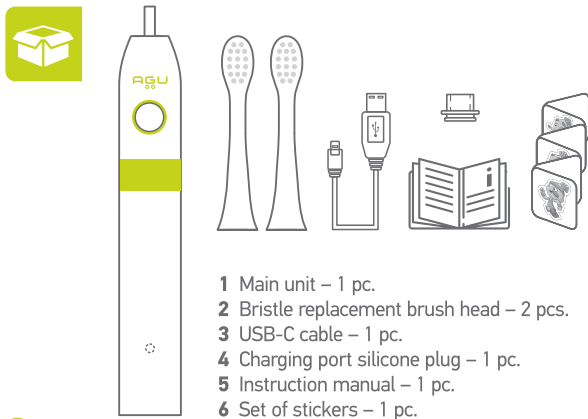

**AGU**<sup>®</sup> ADVANCED GROWING UP

**AGU**<sup>®</sup> ADVANCED GROWING UP

**AGU**<sup>®</sup> ADVANCED GROWING UP

Brushy  
**SMART KIDS TOOTHBRUSH**

agu-baby.com

AGU<sup>®</sup> is the registered trademark by Montex Swiss AG,  
Tramstrasse 16, CH-9442, Berneck, Switzerland

# 1 PARTS DESCRIPTION

- 1 Main unit – 1 pc.
- 2 Bristle replacement brush head – 2 pcs.
- 3 USB-C cable – 1 pc.
- 4 Charging port silicone plug – 1 pc.
- 5 Instruction manual – 1 pc.
- 6 Set of stickers – 1 pc.