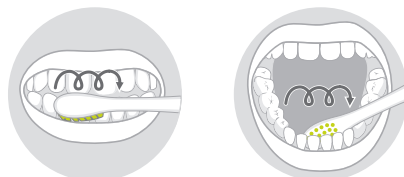

# 4 OPERATION OF THE DEVICE WITHOUT THE APP

- 1 We start brushing teeth with the upper jaw on the right side.
- 2 During teeth brushing we go through three zones consistently (right/middle/left), each in accordance with it's own brushing technique (see pictures below).
- 3 Repeat the brushing process for the lower jaw in reverse order (left/middle/right).

Teeth brushing zones are changing every 20 seconds after pause in brush vibration.

## Teeth brushing technique, left/right zones

## Teeth brushing technique, middle zone