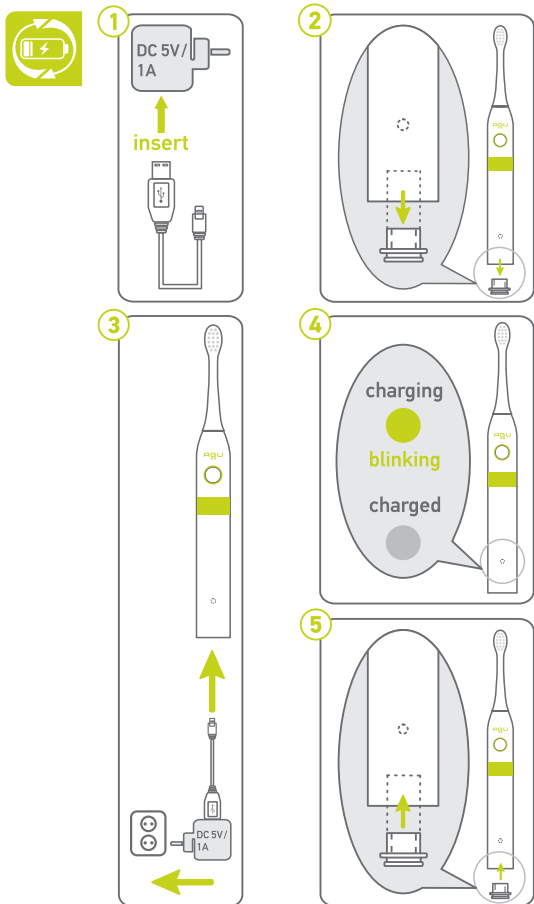

1 PARTS DESCRIPTION

- 1 Main unit – 1 pc.
- 2 Bristle replacement brush head – 2 pcs.
- 3 USB-C cable – 1 pc.
- 4 Charging port silicone plug – 1 pc.
- 5 Instruction manual – 1 pc.
- 6 Set of stickers – 1 pc.

2 POWERING

3 BRUSHING TECHNIQUE

4 OPERATION OF THE DEVICE WITHOUT THE APP

- 1 We start brushing teeth with the upper jaw on the right side.
- 2 During teeth brushing we go through three zones consistently (right/middle/left), each in accordance with it's own brushing technique (see pictures below).
- 3 Repeat the brushing process for the lower jaw in reverse order (left/middle/right).

Teeth brushing zones are changing every 20 seconds after pause in brush vibration.

Teeth brushing technique, left/right zones

Teeth brushing technique, middle zone

5 OPERATION OF THE DEVICE USING THE APP

6 MAINTENANCE

Warning!
Do not wash replacement brush heads, main unit in a dishwasher.
Warning!
Do not wash the device in boiling water.