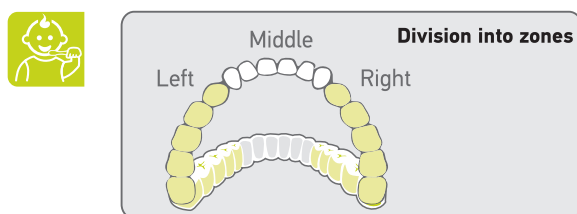

# 1 PARTS DESCRIPTION

- 1 Main unit – 1 pc.
- 2 Bristle replacement brush head – 2 pcs.
- 3 USB-C cable – 1 pc.
- 4 Charging port silicone plug – 1 pc.
- 5 Instruction manual – 1 pc.
- 6 Set of stickers – 1 pc.

# 4 OPERATION OF THE DEVICE WITHOUT THE APP

- 1 We start brushing teeth with the upper jaw on the right side.
- 2 During teeth brushing we go through three zones consistently (right/middle/left), each in accordance with it's own brushing technique (see pictures below).
- 3 Repeat the brushing process for the lower jaw in reverse order (left/middle/right).