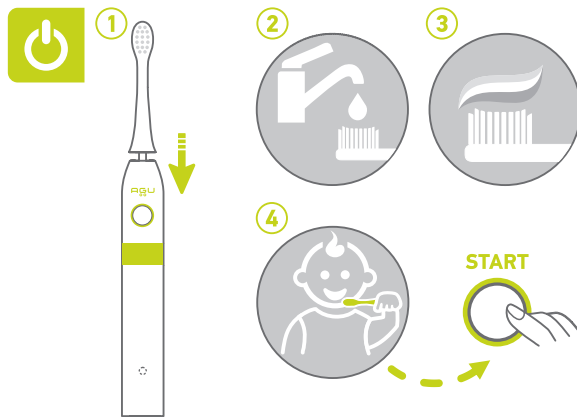

# 1 PARTS DESCRIPTION

- 1 Main unit – 1 pc.
- 2 Bristle replacement brush head – 2 pcs.
- 3 USB-C cable – 1 pc.
- 4 Charging port silicone plug – 1 pc.
- 5 Instruction manual – 1 pc.
- 6 Set of stickers – 1 pc.

# 3 BRUSHING TECHNIQUE