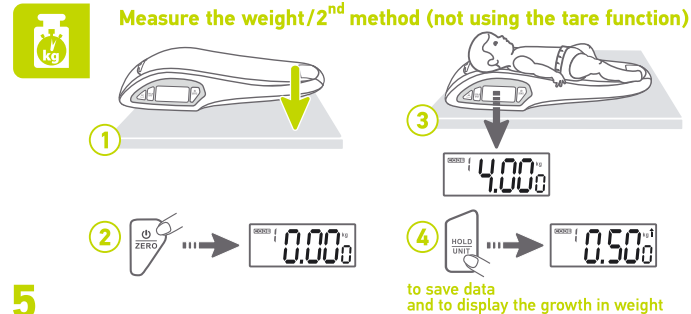

# ELECTRONIC BABY SCALES

WITH STADIOMETER

1

2

3

Operating the scales via APP

4.1

Measure the weight/1<sup>st</sup> method (using the tare function)

4.2

Measure the weight/2<sup>nd</sup> method (not using the tare function)

5

Measure the baby's height and weight