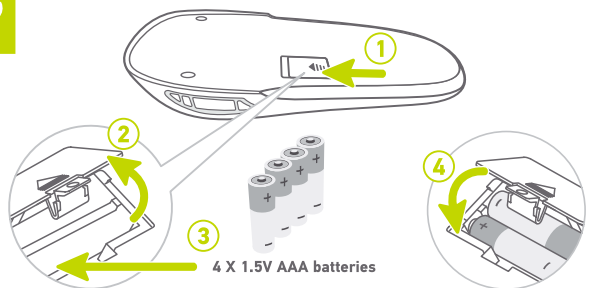

# ELECTRONIC BABY SCALES

WITH STADIOMETER

1

2

3

Operating the scales via APP

4.1

Measure the weight/1<sup>st</sup> method (using the tare function)

4.2

Measure the weight/2<sup>nd</sup> method (not using the tare function)

5

Measure the baby's height and weight