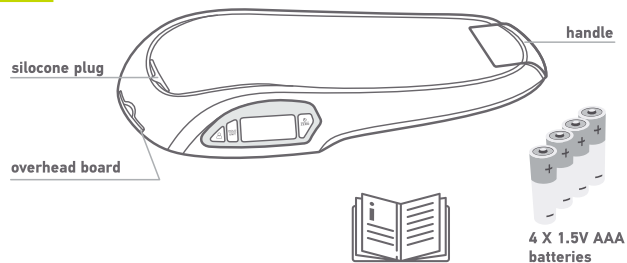

# ELECTRONIC BABY SCALES

WITH STADIOMETER

1

2

3

Operating the scales via APP

4.1

Measure the weight/1<sup>st</sup> method (using the tare function)

4.2

Measure the weight/2<sup>nd</sup> method (not using the tare function)

5

Measure the baby's height and weight