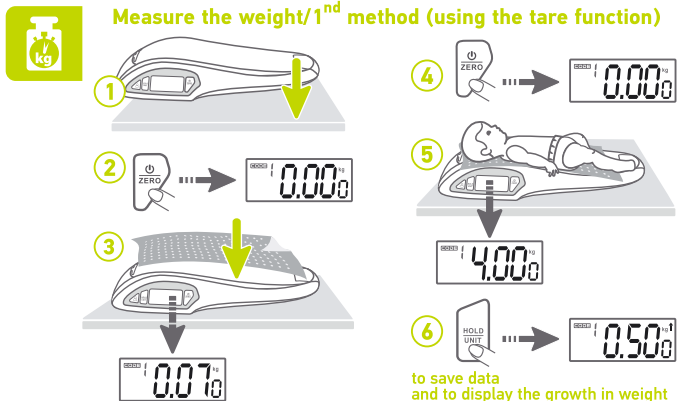

# ELECTRONIC BABY SCALES

WITH STADIOMETER

1

2

3

Operating the scales via APP

4.1

Measure the weight/1<sup>st</sup> method (using the tare function)

4.2

Measure the weight/2<sup>nd</sup> method (not using the tare function)

5

Measure the baby's height and weight