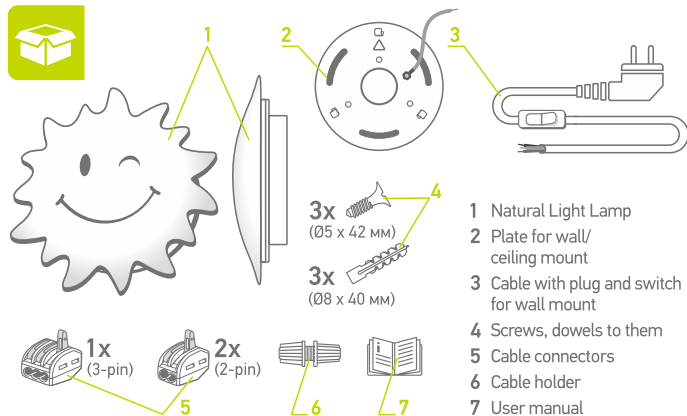

* the spectrum is close to the sunlight spectrum in the range 430-650 nm

AGU[®] ADVANCED GROWING UP

SMART NATURAL LIGHT LAMP

agu-baby.com

agu-baby.com

swissdesign

1**2**

The Smart Natural Light Lamp can be mounted either on the ceiling or on the wall

**2.1**

1st method: mounting on the ceiling \ wall with connecting directly to the wiring

**2.2**

2nd method: mounting on the wall with the connection to the outlet, using the cable supplied

**3**

Operation of the device via APP