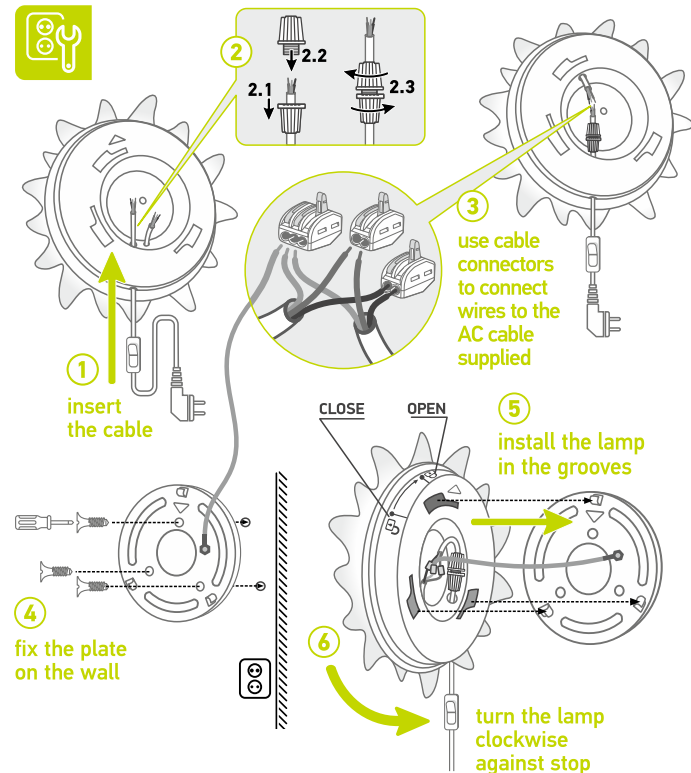

* the spectrum is close to the sunlight spectrum in the range 430-650 nm

AGU[®] ADVANCED GROWING UP

SMART NATURAL LIGHT LAMP

agu-baby.com

agu-baby.com

swissdesign

1**2**

The Smart Natural Light Lamp can be mounted either on the ceiling or on the wall

**2.1**

1st method: mounting on the ceiling \ wall with connecting directly to the wiring

**2.2**

2nd method: mounting on the wall with the connection to the outlet, using the cable supplied

**3**

Operation of the device via APP