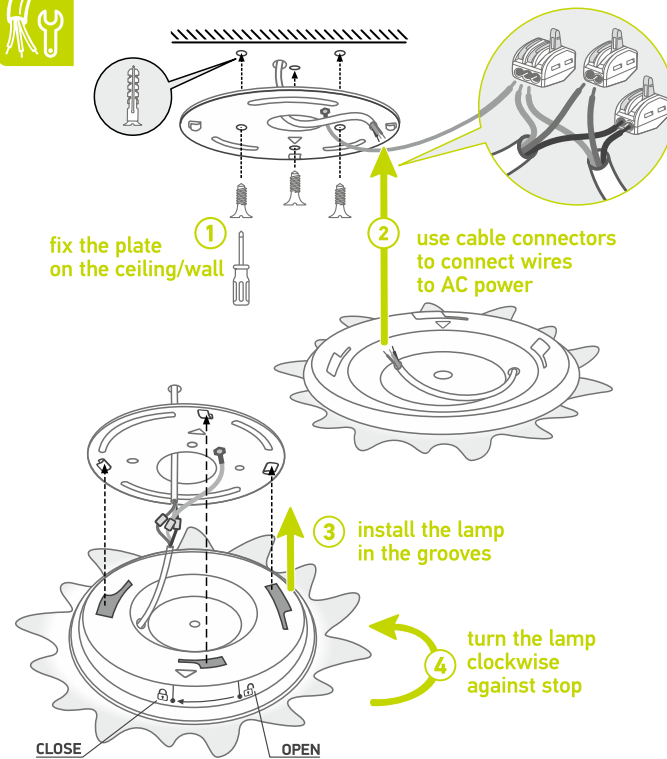

* the spectrum is close to the sunlight spectrum in the range 430-650 nm

AGU[®] ADVANCED GROWING UP

SMART NATURAL LIGHT LAMP

agu-baby.com

agu-baby.com

swissdesign

1**2**

The Smart Natural Light Lamp can be mounted either on the ceiling or on the wall

**2.1**

1st method: mounting on the ceiling \ wall with connecting directly to the wiring

**2.2**

2nd method: mounting on the wall with the connection to the outlet, using the cable supplied

**3**

Operation of the device via APP